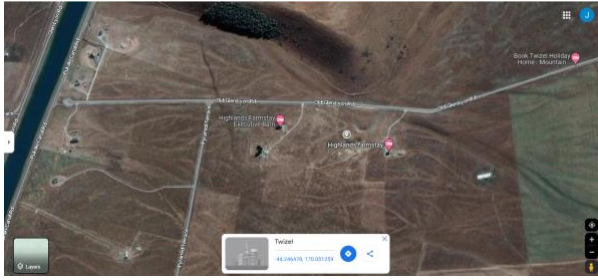

Drop offs – D130712**PM**

3.00pm	Start/Pick up	Twizel Area School, Mount Cook Street Turn right onto Maryburn Road Turn left onto MacKenzie Drive Turn right onto Irishman Drive Turn left onto Maitland Place Turn right onto North West Arch Turn left onto Glen Lyon Road
3.15pm	Drop off	261 Glen Lyon Road, Twizel Continue along Glen Lyon Road Turn left onto Old Glen Lyon Road
3.20pm	Drop off	Old Glen Lyon Road Continue along Old Glen Lyon Road
3.25pm	Drop off	Old Glen Lyon Rd intersection with Pyramid Tce (perform safe u turn) Continue along Old Glen Lyon Road
3.30pm	Drop off	Old Glen Lyon Road Continue along Old Glen Lyon Road Turn left onto Glen Lyon Road
3.35pm	Drop off	Glen Lyon Road Continue along Glen Lyon Road Turn left to stay on Glen Lyon Road Turn right onto Manuka Terrace
3.40pm	Drop off	42 Manuka Terrace Continue along Manuka Terrace
3.45pm	Drop off	356 Manuka Terrace (perform safe u turn) Continue along Manuka Terrace Turn left onto Glen Lyon Road Turn left onto Pukaki Canal Road Continue along Pukaki Canal Road Turn left onto Tekapo-Twizel Road Continue along Tekapo-Twizel Road
4.05pm	Drop off	4769 Tekapo-Twizel Road Continue along Tekapo-Twizel Road
4.15pm	Drop off	Tekapo-Twizel Road intersection with Mount Cook Road

Tekapo-Twizel Road / Mount Cook Road Intersection

356 Manuka Terrace

42 Manuka Terrace

Glen Lyon Road

Old Glen Lyon Road

Pyramid Terrace

Old Glen Lyon Road

261 Glen Lyon Road

D130712 Pick up / Drop off

- ❖ 4769 Tekapo-Twizel Road
- ❖ Tekapo-Twizel Road intersection with Mount Cook Road
- ❖ 356 Manuka Terrace
- ❖ 42 Manuka Terrace
- ❖ Glen Lyon Road
- ❖ Old Glen Lyon Road
- ❖ Old Glen Lyon Road intersection with Pyramid Terrace
- ❖ Old Glen Lyon Road
- ❖ 261 Glen Lyon Road